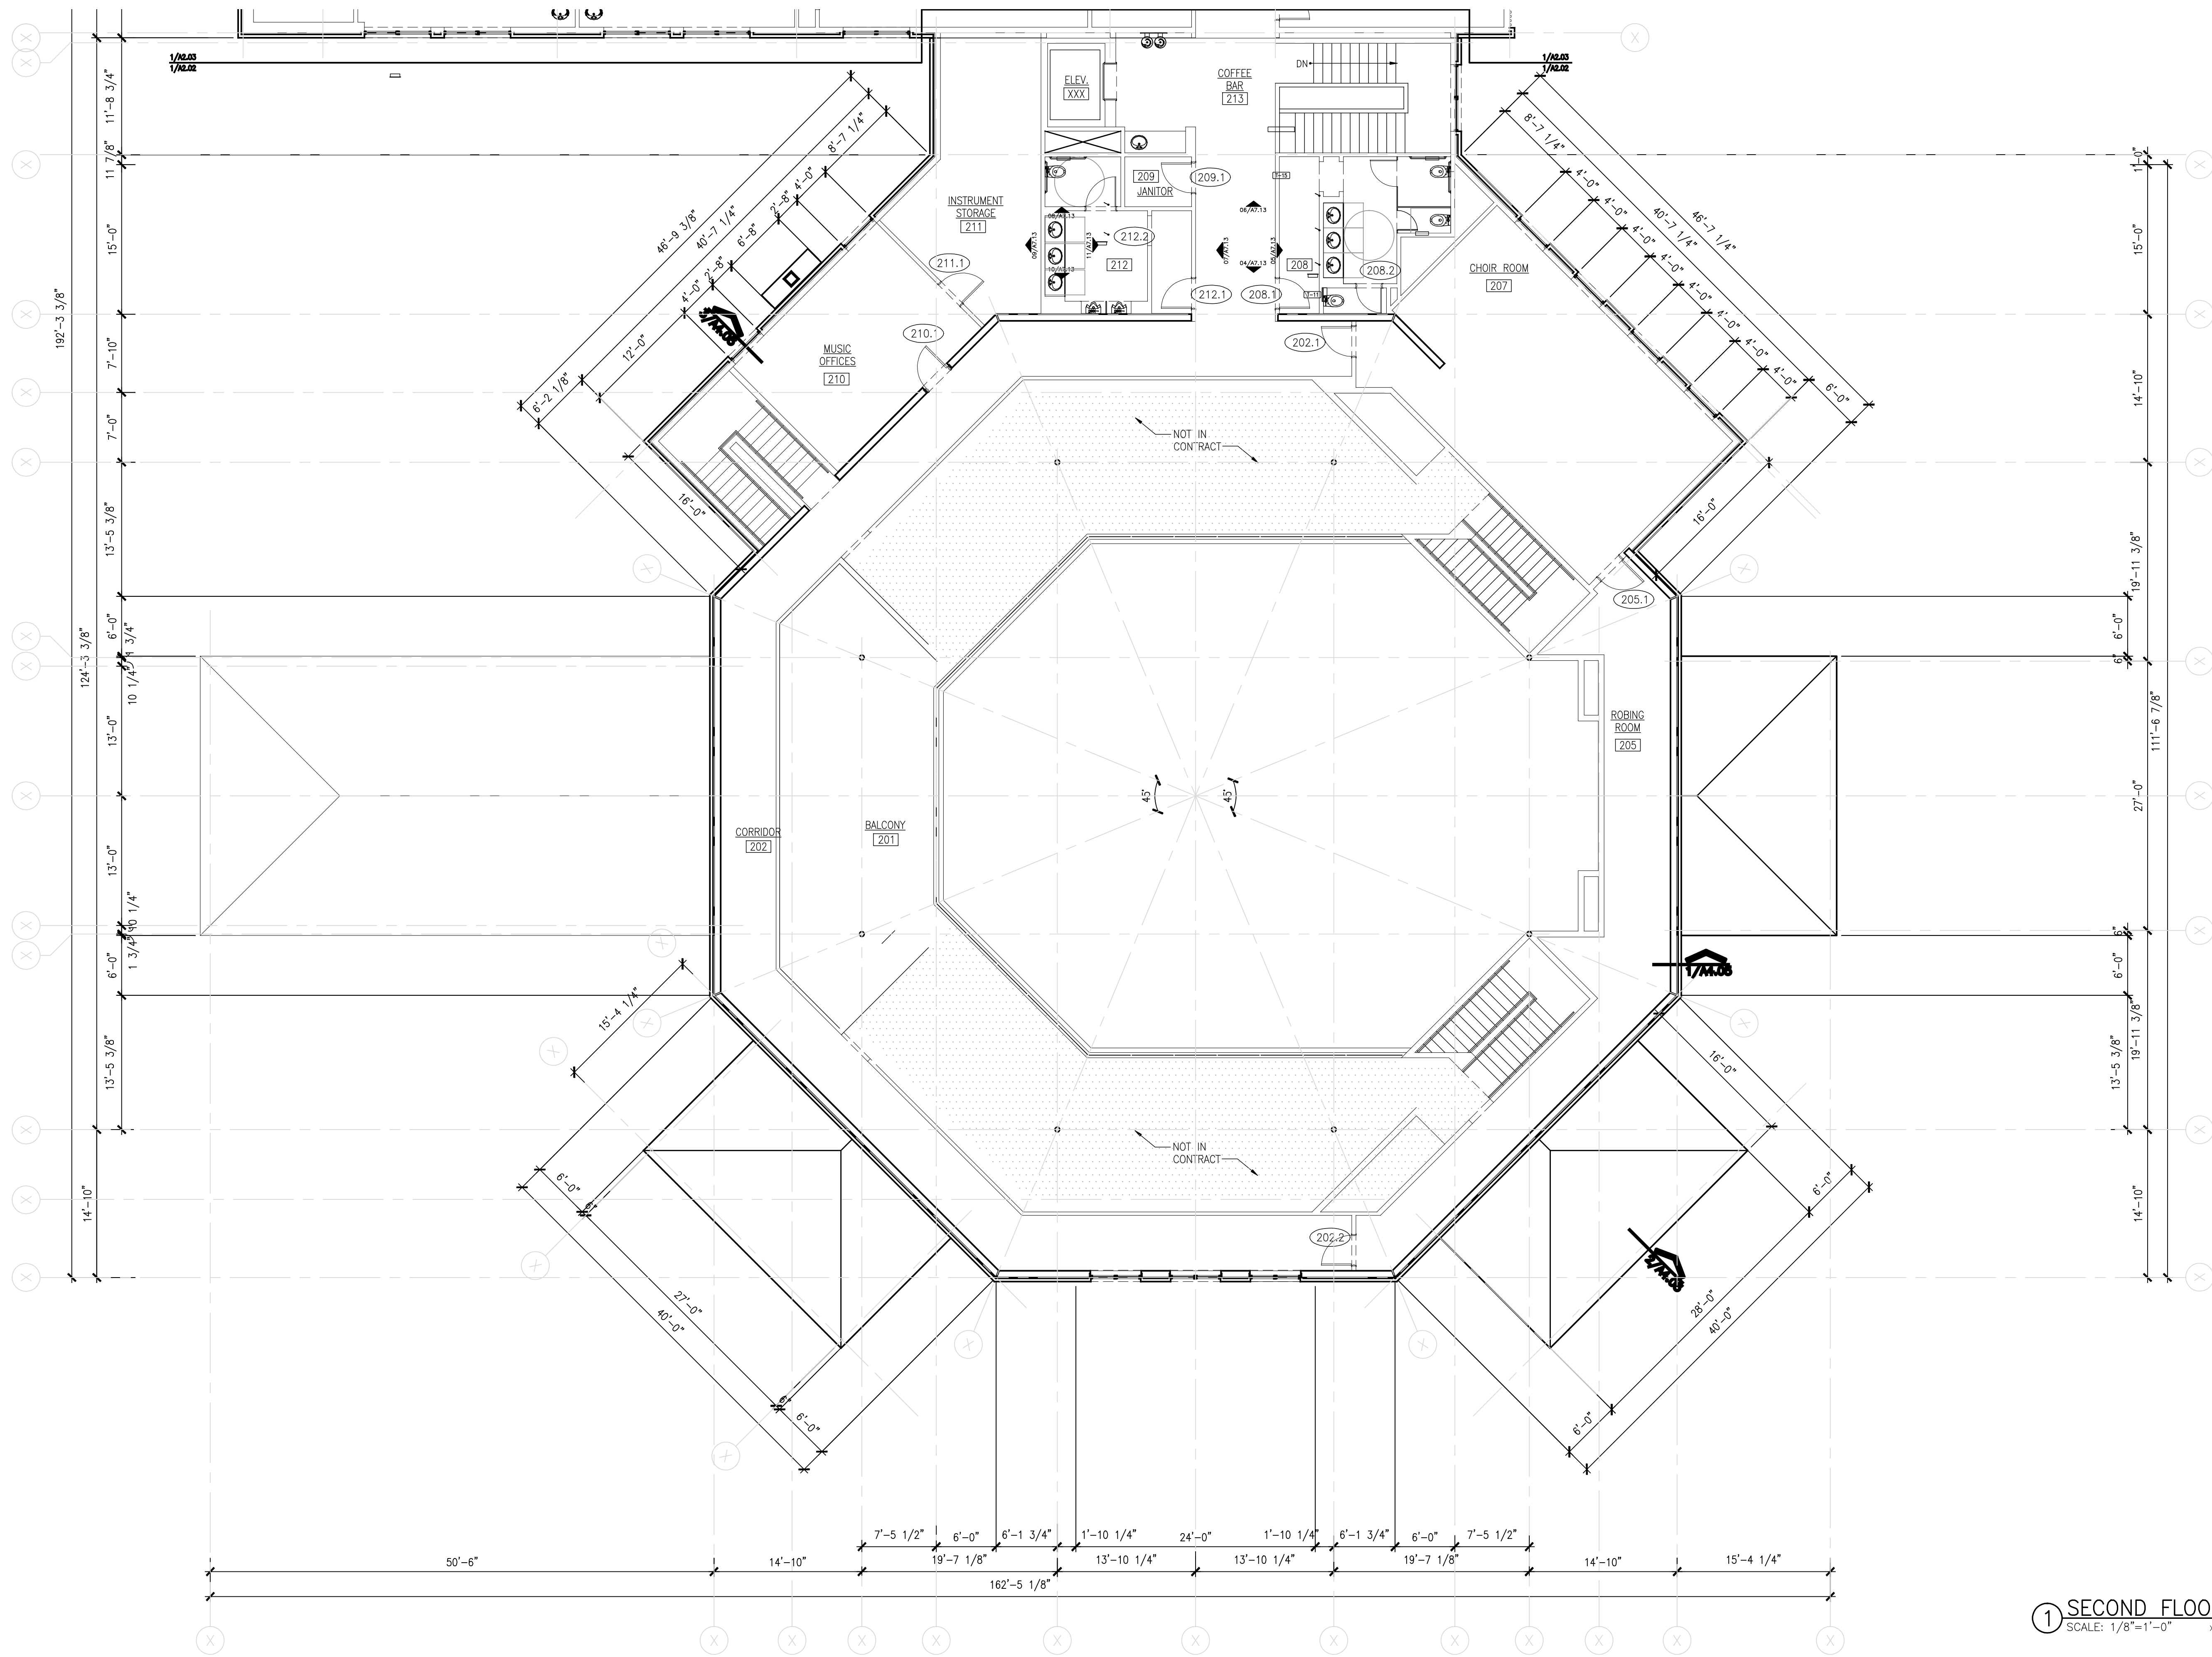

# BETHEL LUTHERAN CHURCH

Booneville Rd.  
Bryan, TX 77802  
T: 214 XXX XXXX

JAMES E. LANGFORD  
Architects and Planners  
3001 Bookhout St.  
Dallas, Texas 75201  
T: 214 520 9100  
F: 214 520 9271

NO.	REVISIONS/SUBMISSIONS	DATE

Drawing Title  
**SECOND FLOOR PLAN SANCTUARY**

Date  
09/01/08

Scale

Project No.

Drawn by

Checked by

Drawing Number

① SECOND FLOOR PLAN - SANCTUARY  
SCALE: 1/8"=1'-0" XREF: BL-PLAN2